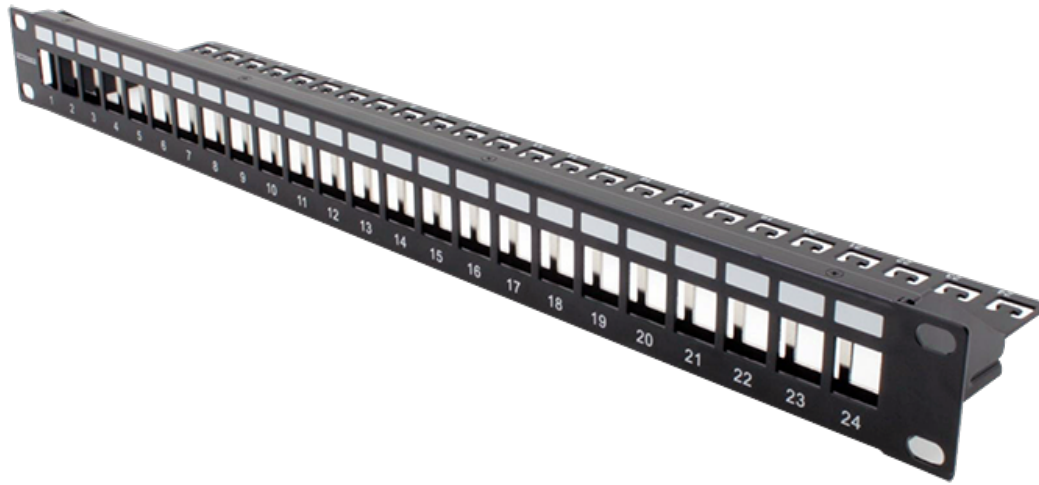

Unloaded 1U Keystone Patch Panel 24 Port

Unloaded 1U 19" patch panel 24 port for mounting cat. 5e, 6 and 6a keystone jacks, it can be used for screened and unshielded solutions.

FEATURES

- 1U high universal modular 19" panel for mounting keystone jacks
- Integrated cabling shelf for securing cables using cable ties
- Possibility of mounting up to 24 RJ45 shielded or unshielded keystone jacks
- Metal construction assuring galvanic connections with module shields
- Earthing cord

ORDERING INFORMATION

Description	Part No.
Unloaded 1U 19" keystone patch panel 24 port	400-001

Please contact our sales team on +44 (0) 1908 441 121 for further ordering information.

CONTACT OUR SALES TEAM TODAY